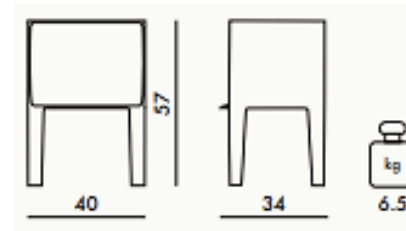

Small Ghost Buster

Night table version of the Ghost Buster commode. A simple flexible object which is at home in any corner of the house.

- Brand:* **KARTELL**
Item type: Coffee Table
Item code: 3220/B4
Designer: Philippe Starck with Eugeni Quittlet
Color: Transparent Crystal
Dimension: 40 x 34 x 57 cm